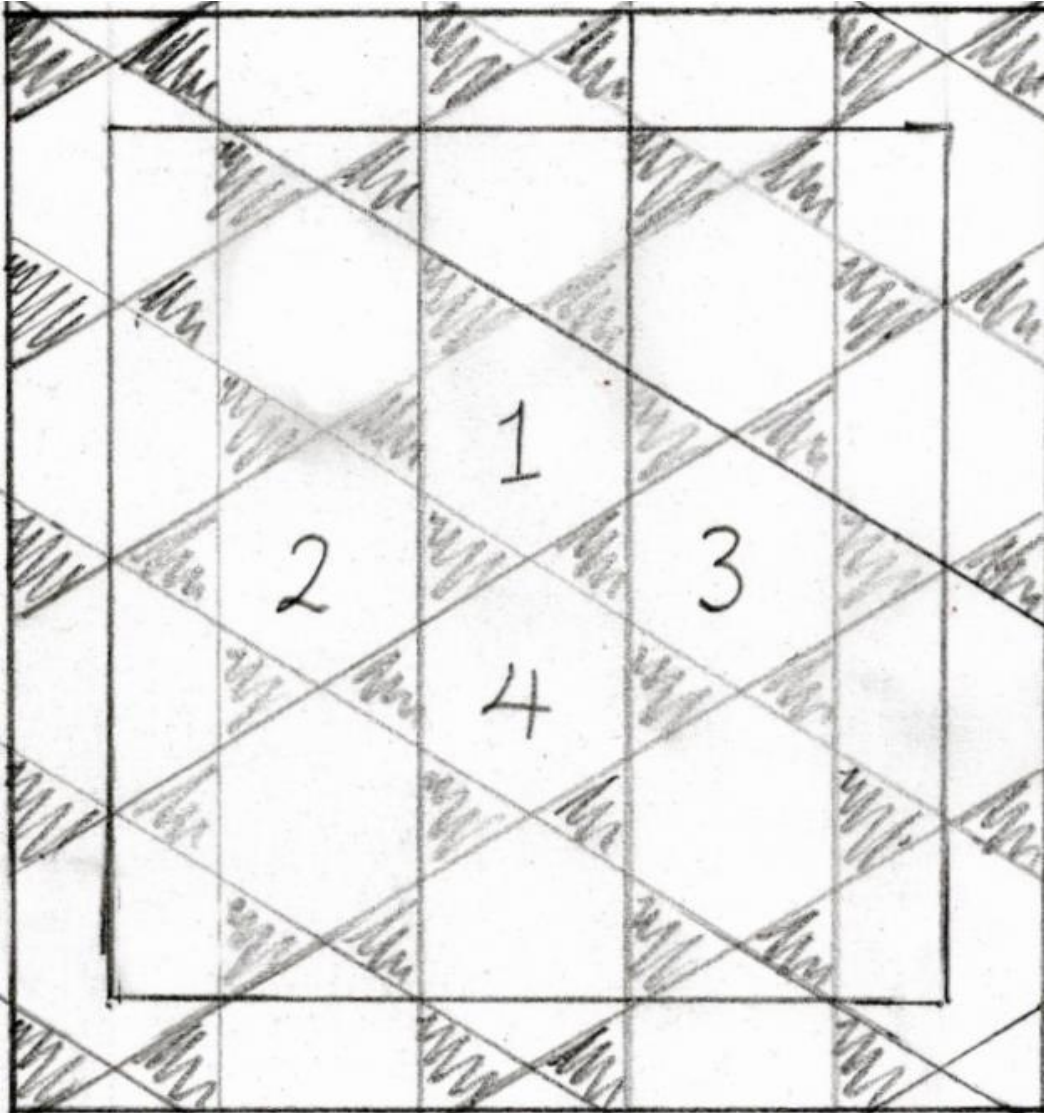

## DESIGN TEMPLATE

**3-Photo Hexangle:** Inside box = 16"

Outside box = 20"

Photo #1: \_\_\_\_\_

Photo #2: \_\_\_\_\_

Photo #3: \_\_\_\_\_

Fabric Details:

## DESIGN TEMPLATE

4-Photo Hexangle: Inside box = 16"

Outside box = 20"

Photo #1: \_\_\_\_\_

Photo #2: \_\_\_\_\_

Photo #3: \_\_\_\_\_

Photo #4: \_\_\_\_\_

Fabric Details:

## DESIGN TEMPLATE

6 or 7-Photo Hexangle:

Inside box = 16"

Outside box = 20"

Photo #1: \_\_\_\_\_

Photo #2: \_\_\_\_\_

Photo #3: \_\_\_\_\_

Photo #4: \_\_\_\_\_

# DESIGN TEMPLATE

**Basic Square Design:** This is 16" as is. Add a 2" picture frame border to make 20"

Outside Triangle  
Corner

Rectangle Sides

Inside Triangle  
Corner

2" x 2" Square  
Corners

Plain 4" Corners