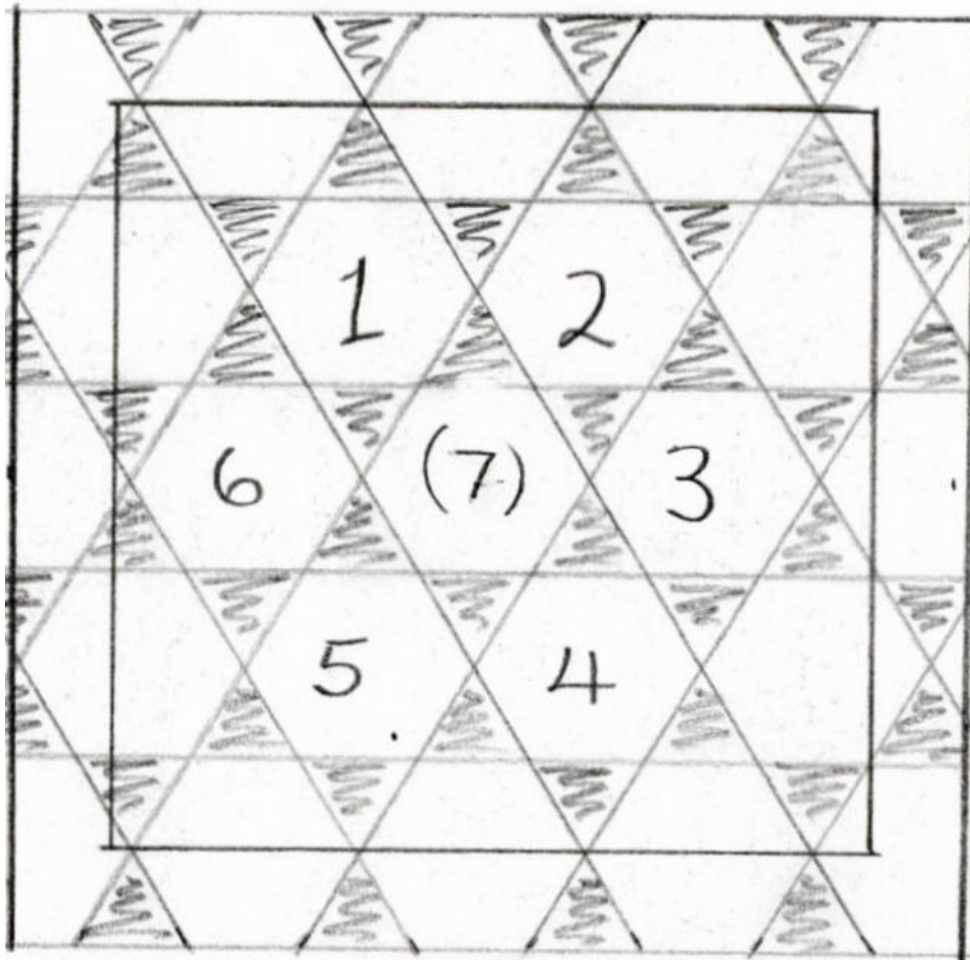

## DESIGN TEMPLATE

4-Photo Hexangle: Inside box = 16"

Outside box = 20"

Photo #1: \_\_\_\_\_

Photo #2: \_\_\_\_\_

Photo #3: \_\_\_\_\_

Photo #4: \_\_\_\_\_

Fabric Details:

## DESIGN TEMPLATE

6 or 7-Photo Hexangle:

Inside box = 16"

Outside box = 20"

Photo #1: \_\_\_\_\_

Photo #2: \_\_\_\_\_

Photo #3: \_\_\_\_\_

Photo #4: \_\_\_\_\_

Photo #5: \_\_\_\_\_

Photo #6: \_\_\_\_\_

Photo #7: \_\_\_\_\_

Fabric Details:

# DESIGN TEMPLATE

**Basic Square Design:** This is 16" as is. Add a 2" picture frame border to make 20"

Outside Triangle  
Corner

Rectangle Sides

Inside Triangle  
Corner

2" x 2" Square  
Corners

Plain 4" Corners