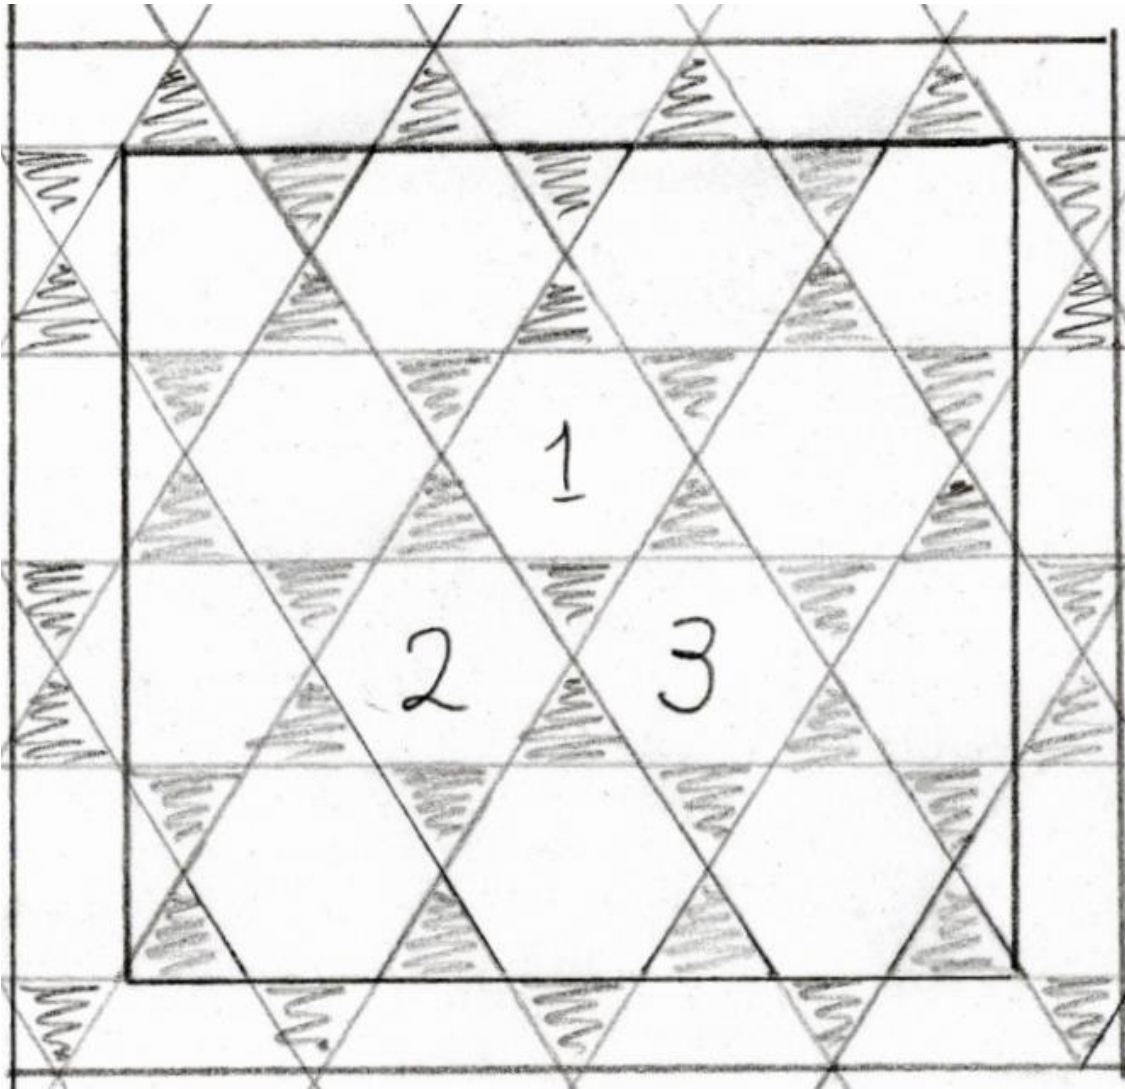

## DESIGN TEMPLATE

**3-Photo Hexangle:** Inside box = 16"

Outside box = 20"

Photo #1: \_\_\_\_\_

Photo #2: \_\_\_\_\_

Photo #3: \_\_\_\_\_

Fabric Details:

## DESIGN TEMPLATE

4-Photo Hexangle: Inside box = 16"

Outside box = 20"

Photo #1: \_\_\_\_\_

Photo #2: \_\_\_\_\_

Photo #3: \_\_\_\_\_

Photo #4: \_\_\_\_\_

Fabric Details:

## DESIGN TEMPLATE

6 or 7-Photo Hexangle:

Inside box = 16"

Outside box = 20"

Photo #1: \_\_\_\_\_

Photo #2: \_\_\_\_\_

Photo #3: \_\_\_\_\_

Photo #4: \_\_\_\_\_

# DESIGN TEMPLATE

**Basic Square Design:** This is 16" as is. Add a 2" picture frame border to make 20"

Outside Triangle  
Corner

Rectangle Sides

Inside Triangle  
Corner

2" x 2" Square  
Corners

Plain 4" Corners