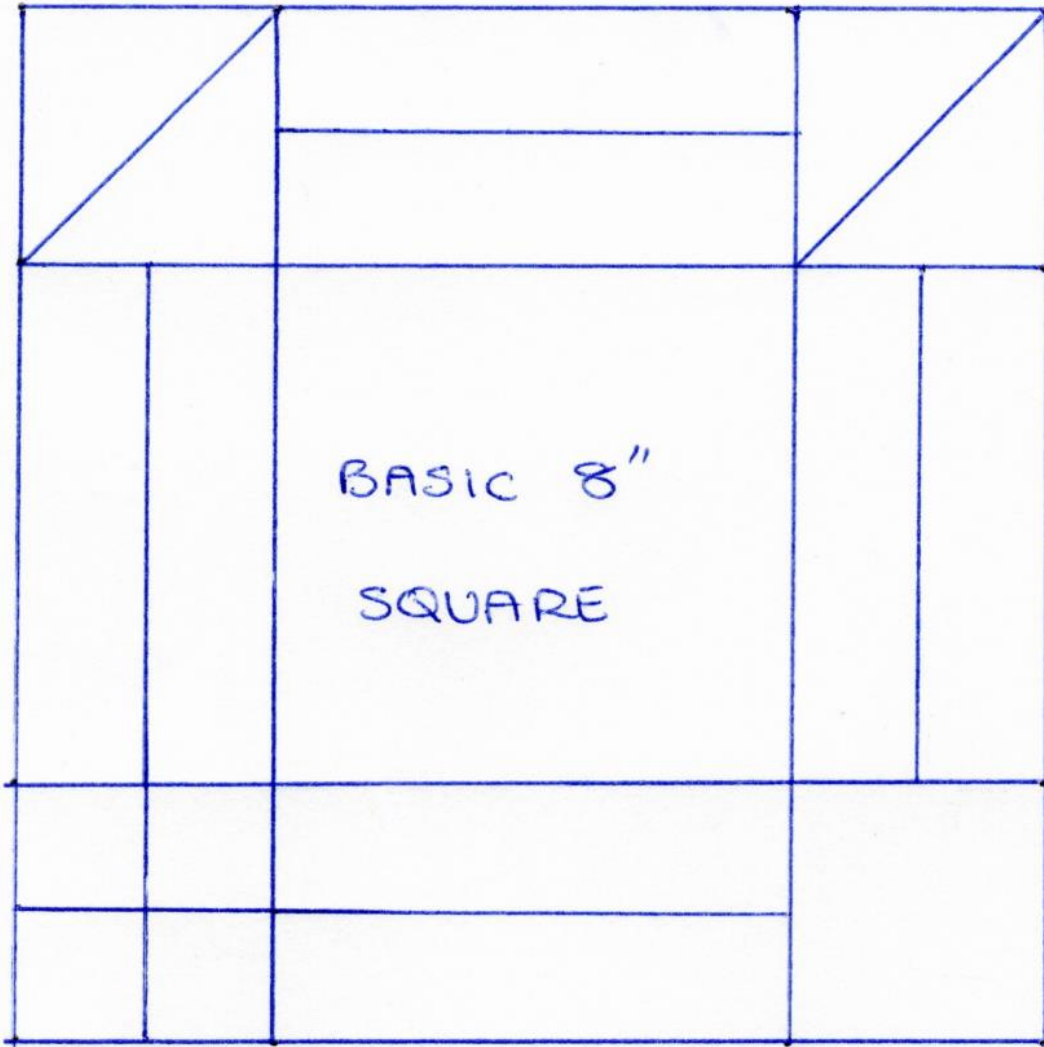

## DESIGN TEMPLATE

**3-Photo Hexangle:** Inside box = 16"

Outside box = 20"

Photo #1: \_\_\_\_\_

Photo #2: \_\_\_\_\_

Photo #3: \_\_\_\_\_

Fabric Details:

## DESIGN TEMPLATE

4-Photo Hexangle: Inside box = 16"

Outside box = 20"

Photo #1: \_\_\_\_\_

Photo #2: \_\_\_\_\_

Photo #3: \_\_\_\_\_

Photo #4: \_\_\_\_\_

Fabric Details:

## DESIGN TEMPLATE

6 or 7-Photo Hexangle:

Inside box = 16"

Outside box = 20"

Photo #1: \_\_\_\_\_

Photo #2: \_\_\_\_\_

Photo #3: \_\_\_\_\_

Photo #4: \_\_\_\_\_

# DESIGN TEMPLATE

**Basic Square Design:** This is 16" as is. Add a 2" picture frame border to make 20"

Outside Triangle  
Corner

Rectangle Sides

Inside Triangle  
Corner

2" x 2" Square  
Corners

Plain 4" Corners