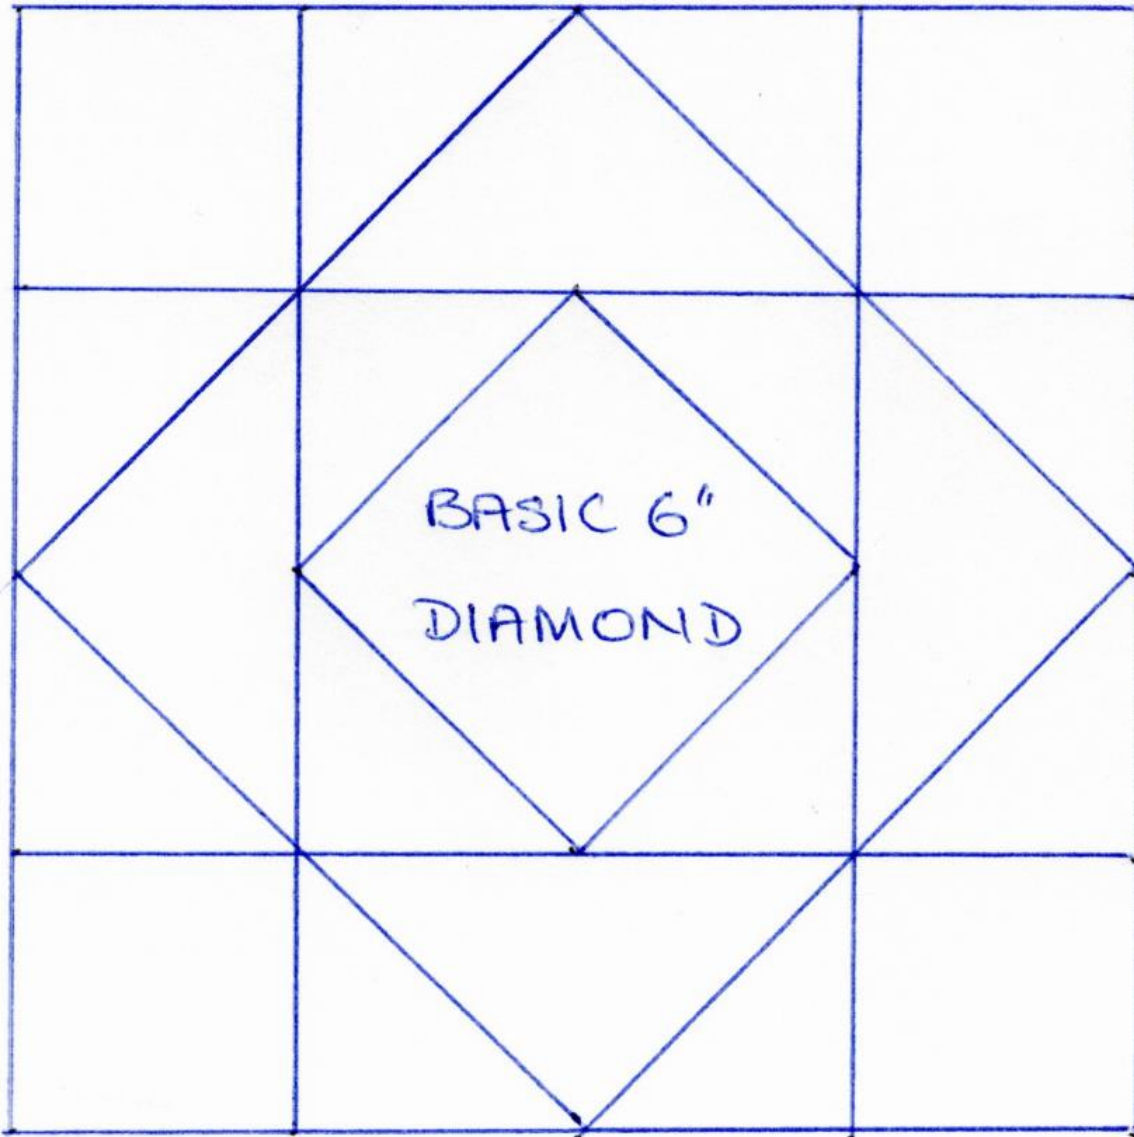

# DESIGN TEMPLATE

**Basic Square Design:** This is 16" as is. Add a 2" picture frame border to make 20"

Outside Triangle  
Corner

Rectangle Sides

Inside Triangle  
Corner

2" x 2" Square  
Corners

Plain 4" Corners

## DESIGN TEMPLATE

**Basic Diamond Design:** This is 16" as is. Add a 2" picture frame border to make 20"

Plain 4" Corners  
(standard)

Triangle Sides  
(Rectangle sides – optional)

Other corner styles  
are optional